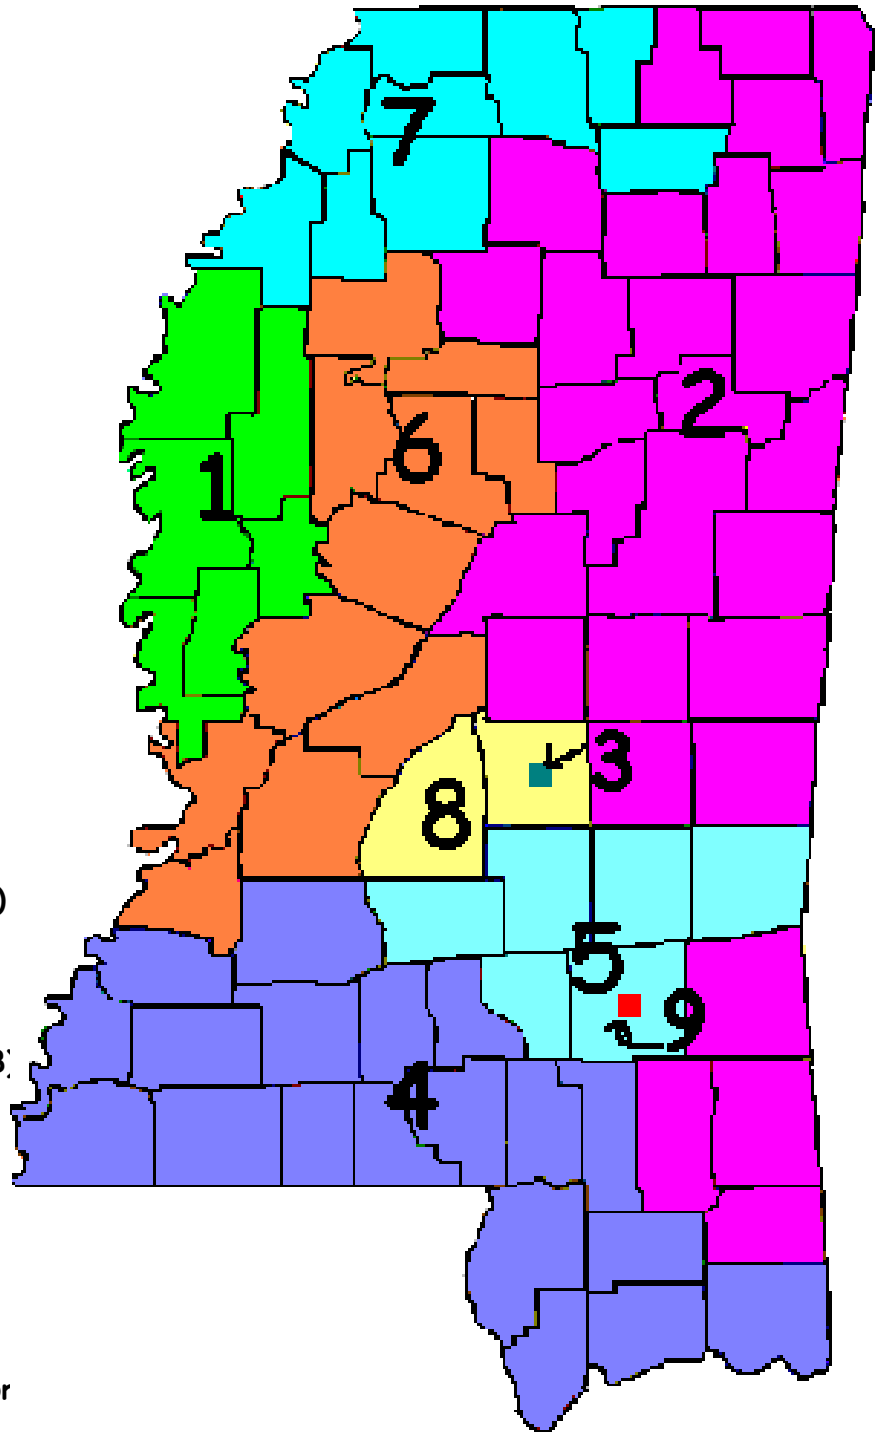

**MISSISSIPPI MIGRANT PROGRAMS
2002 - 2003**

Central Delta (Project 1)
Johnnye Breland, Director
(662) 686 - 5003

Eastern State Line (Project 2)
Linda Norwood, Director
(662) 236-1410

Forest Municipal (Project 3)
Ted Cross, Director
(601) 469-3675

Southern Coastal (Project 4)
Cindy Cantrelle, Director
(228) 396 - 2167

South Central (Project 5)
Jan Bustin, Director
(601) 425 - 3975

Mid Mississippi (Project 6)
Roy Curry, Director
(662) 453 - 8566

Northwest Mississippi (Project 7)
Gerald Franklin, Director
(662) 562 - 5861

Pearl / Rankin / Scott (Project 8)
Delore Nelson, Director
(601) 469 - 3861

Laurel (Project 9)
Katherine Figueroa, Contact
(601) 649 - 6391

For further infor

Dr. Tony Latiker (601) 359 - 5777
Debbie Shook (601) 359 - 6337
Mississippi Department of Education
Office of Innovative Support
Migrant Education